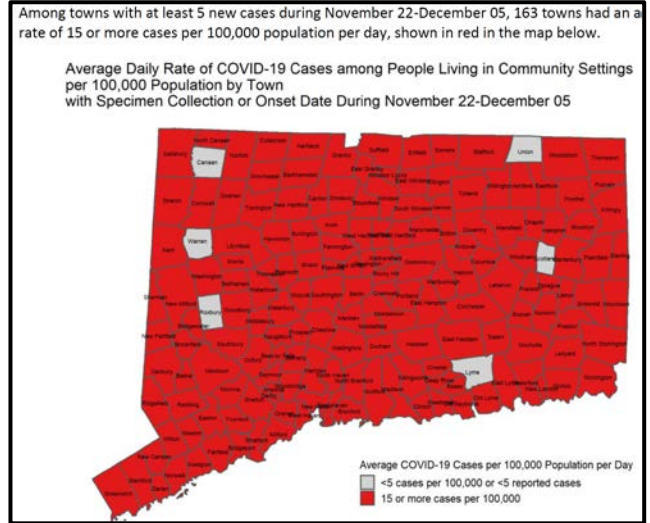

TOWN OF MONROE

OFFICE OF THE FIRST SELECTMAN

COVID-19 Pandemic Update December 11, 2020

- High case rates continue throughout Connecticut, with only 6 towns in the state that are not in the “red” category.
- Today’s DPH reports shows Monroe with a total of 553 confirmed and probable cases since the beginning of the pandemic.
- Monroe’s 2-Week Case Rate dropped slightly again, averaging 6.6 cases per day, or 34.1 cases per 100,000 population.
- Currently, the State of Connecticut does not have another pop-up testing site scheduled for Monroe. I, and other Town officials, communicate regularly with the state and strongly advocate for more testing sites in Town.
- Monroe residents can be tested at a Griffin Hospital test site in Trumbull on Tuesday from 9:30 am – 3:00 pm. Enter the site at Unity Park Road, off of White Plains Road.
- Links to find additional testing locations in our area can be found at www.MonroeCT.org/COVID-19
- As announced by School Superintendent Kobza, all Monroe Public Schools will remain in full remote instruction through December 23, 2020.