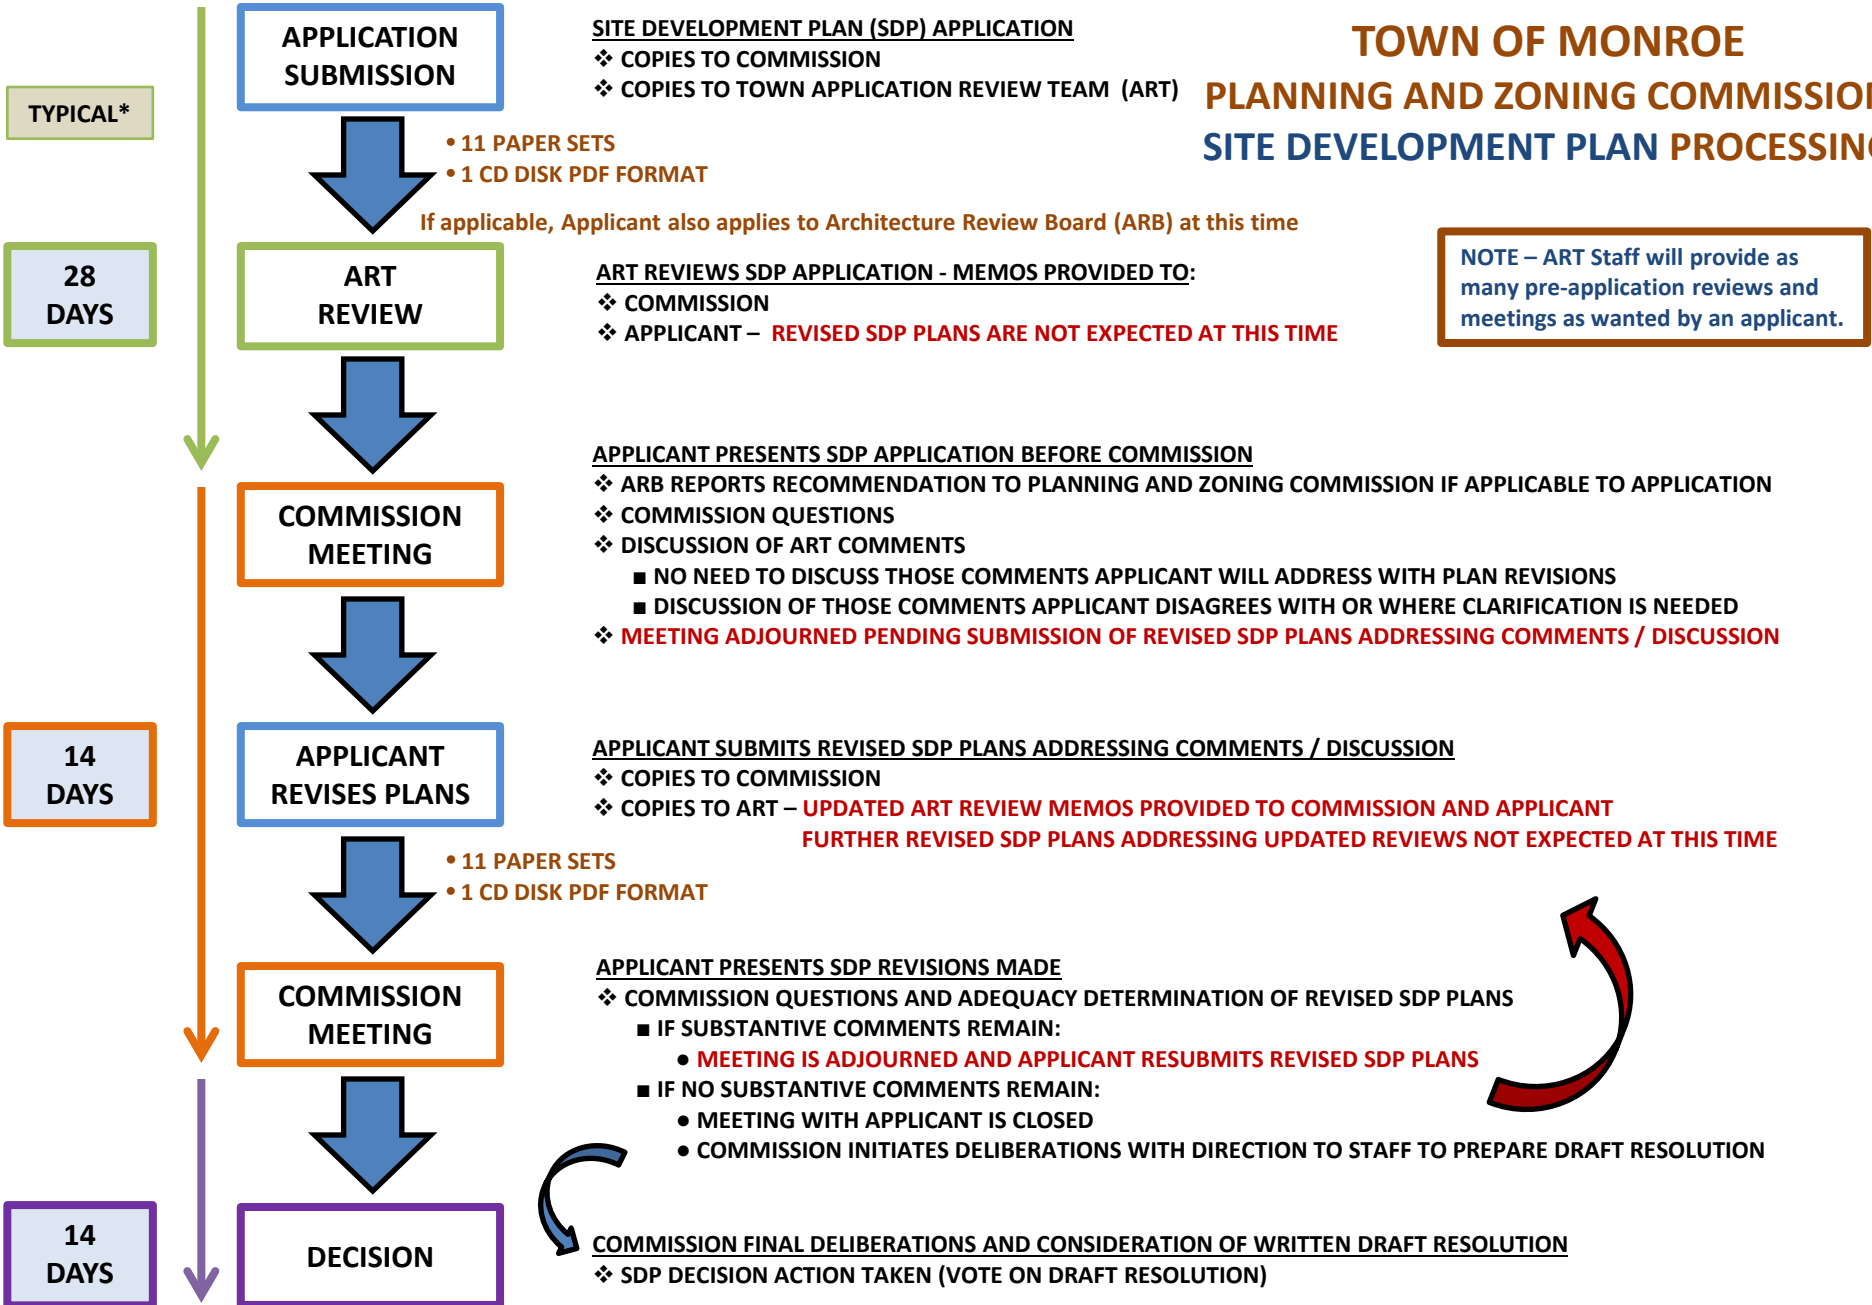

TOWN OF MONROE PLANNING AND ZONING COMMISSION SITE DEVELOPMENT PLAN PROCESSING

* NON-TYPICAL APPLICATIONS OR APPLICATIONS NOT ADEQUATELY ADDRESSING REVIEW COMMENTS WILL RESULT IN A LONGER REVIEW PROCESS, WHICH MAY NEED APPLICANT GRANTED TIME EXTENSIONS.